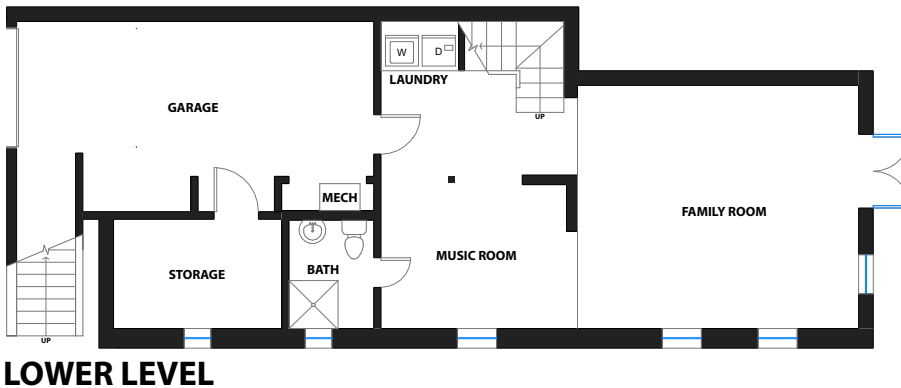

697 Douglass Street

SAN FRANCISCO, CALIFORNIA

697Douglass.com

PROPERTY SQF INFORMATION

LIVING SPACE Square Footage:	2,767 Sq Ft*	NON-LIVING SPACE Square Footage:	1,002 Sq Ft*
* Upper Level	768	* Garage + STG	464
* Main Level	1,242	* Attic Level	538
* Lower Level	757		

APPROXIMATE TOTAL LIVING & NON-LIVING SPACE
Square Footage: **3,769 Sq Ft***

RENDERING BY OPEN HOMES PHOTOGRAPHY
ALL MEASUREMENTS ARE APPROXIMATE. WHILE DEEMED RELIABLE, NO INFORMATION
ON THESE FLOOR PLANS SHOULD BE RELIED UPON WITHOUT INDEPENDENT VERIFICATION.