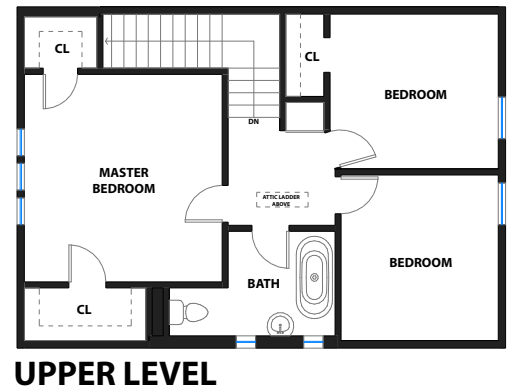

697 Douglass Street

SAN FRANCISCO, CALIFORNIA

697Douglass.com

PROPERTY SQF INFORMATION

LIVING SPACE Square Footage:	2,767 Sq Ft*	NON-LIVING SPACE Square Footage:	1,002 Sq Ft*
* Upper Level	768	* Garage + STG	464
* Main Level	1,242	* Attic Level	538
* Lower Level	757		

APPROXIMATE TOTAL LIVING & NON-LIVING SPACE
Square Footage: **3,769 Sq Ft***

RENDERING BY OPEN HOMES PHOTOGRAPHY
ALL MEASUREMENTS ARE APPROXIMATE. WHILE DEEMED RELIABLE, NO INFORMATION
ON THESE FLOOR PLANS SHOULD BE RELIED UPON WITHOUT INDEPENDENT VERIFICATION.