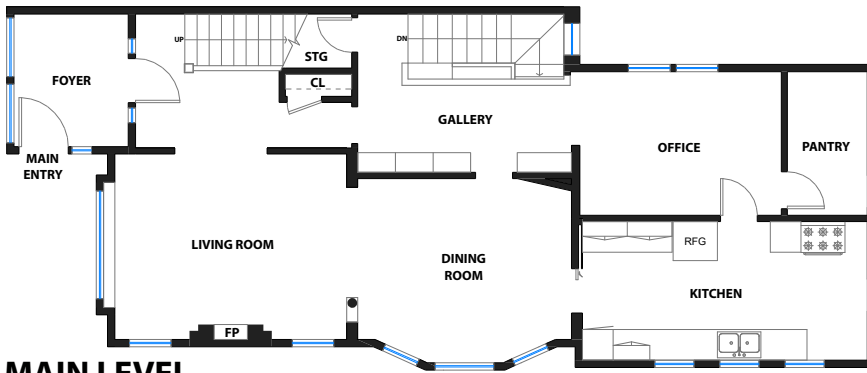

697 Douglass Street

SAN FRANCISCO, CALIFORNIA

697Douglass.com

PROPERTY SQF INFORMATION

LIVING SPACE Square Footage:	2,767 Sq Ft*	NON-LIVING SPACE Square Footage:	1,002 Sq Ft*
* Upper Level	768	* Garage + STG	464
* Main Level	1,242	* Attic Level	538
* Lower Level	757		

APPROXIMATE TOTAL LIVING & NON-LIVING SPACE
Square Footage: **3,769 Sq Ft***

RENDERING BY OPEN HOMES PHOTOGRAPHY
ALL MEASUREMENTS ARE APPROXIMATE. WHILE DEEMED RELIABLE, NO INFORMATION
ON THESE FLOOR PLANS SHOULD BE RELIED UPON WITHOUT INDEPENDENT VERIFICATION.