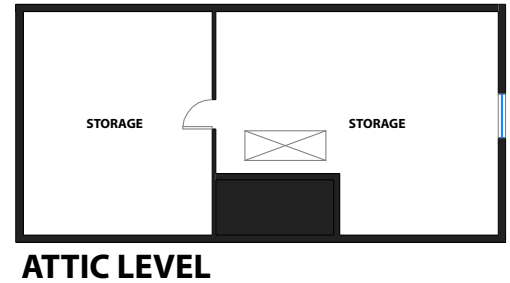

697 Douglass Street

SAN FRANCISCO, CALIFORNIA

697Douglass.com

PROPERTY SQF INFORMATION

LIVING SPACE Square Footage:	2,767 Sq Ft*	NON-LIVING SPACE Square Footage:	1,002 Sq Ft*
* Upper Level	768	* Garage + STG	464
* Main Level	1,242	* Attic Level	538
* Lower Level	757		

APPROXIMATE TOTAL LIVING & NON-LIVING SPACE
Square Footage: **3,769 Sq Ft***

RENDERING BY OPEN HOMES PHOTOGRAPHY
ALL MEASUREMENTS ARE APPROXIMATE. WHILE DEEMED RELIABLE, NO INFORMATION
ON THESE FLOOR PLANS SHOULD BE RELIED UPON WITHOUT INDEPENDENT VERIFICATION.